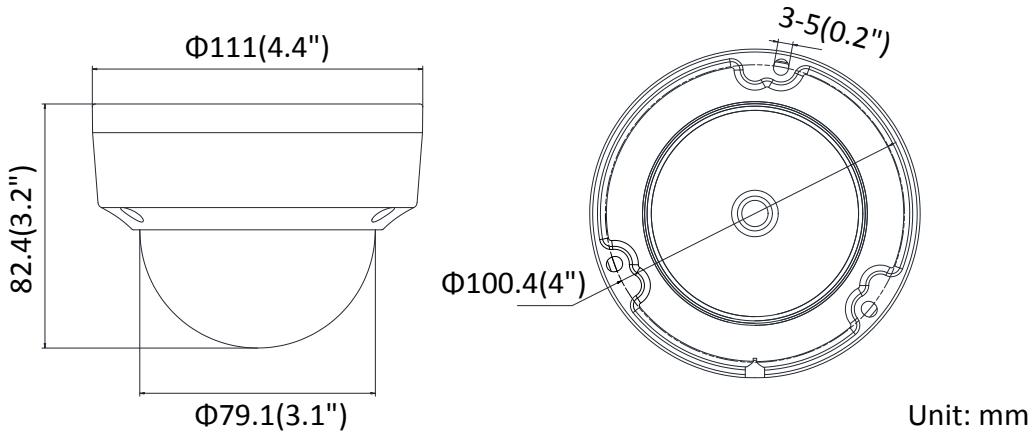

Weight	Camera: approx. 400 g (0.9 lb.) With package: approx. 500 g (1.1 lb.)

Dimensions

Accessories

DS-1276ZJ
Corner Mount