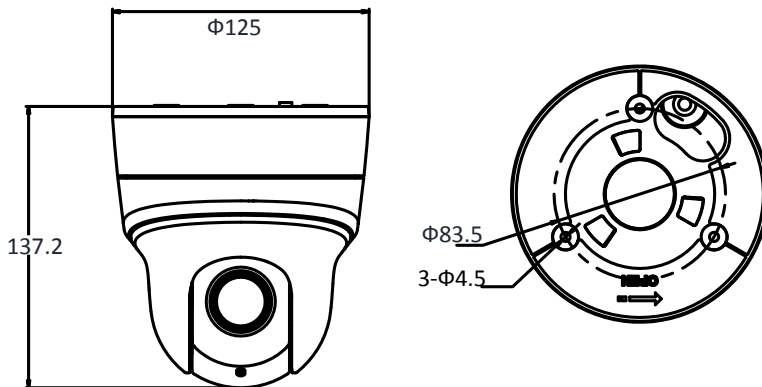

Order Model

DS-2DE2106IW-DE3

Dimension

Accessory

Distributed by