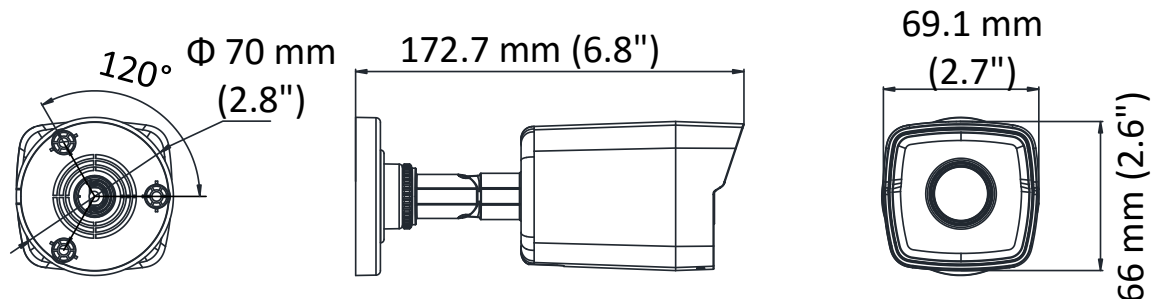

Available Models

DS-2CD1240-I

Dimension