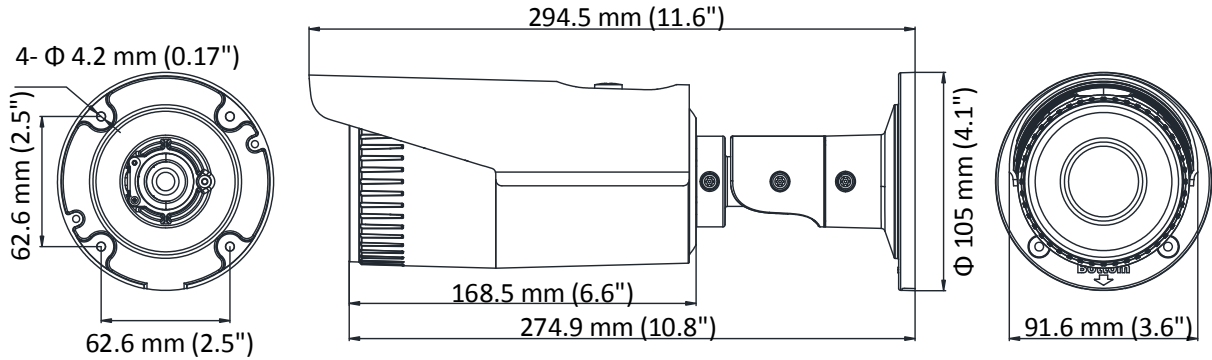

Available Models

DS-2CD1621FWD-I(Z)

Dimension