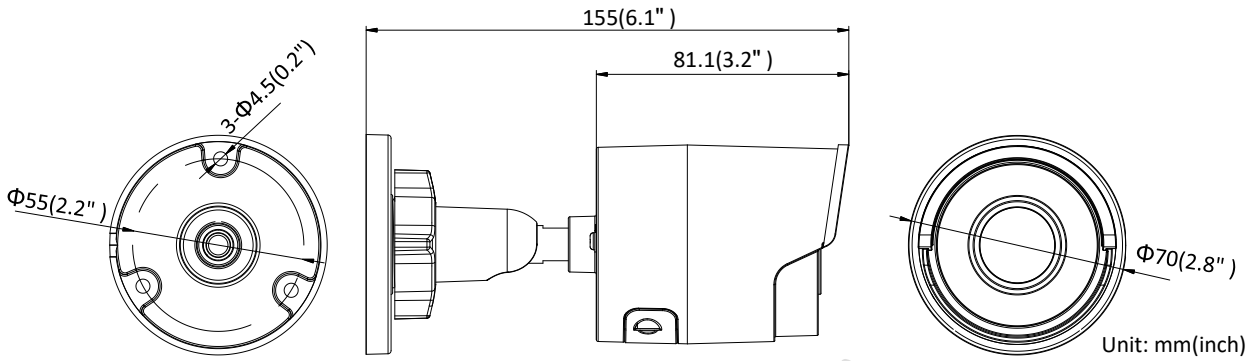

Dimensions