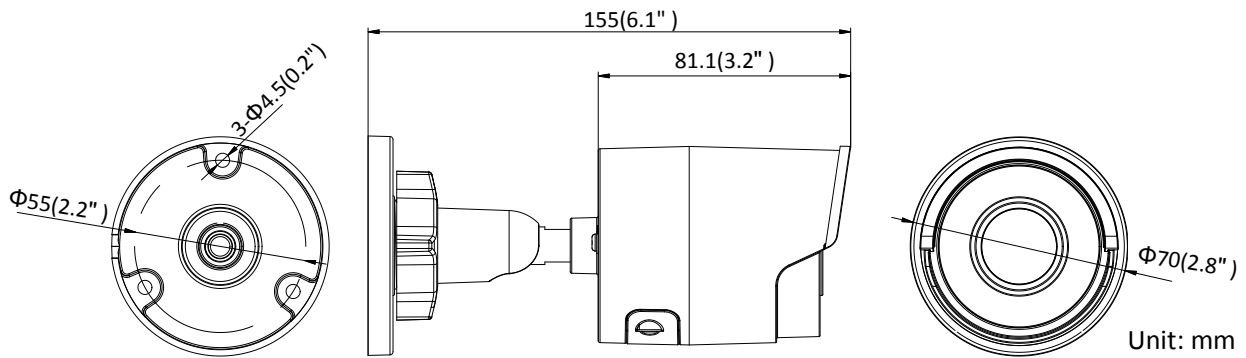

## Specifications

<b>Camera</b>	
Image Sensor	1/2.9" Progressive Scan CMOS
Min. Illumination	Color: 0.01 lux @(F1.2, AGC ON), 0.028 lux @(F2.0, AGC ON), 0 lux with IR
Shutter Speed	1/3 s to 1/100,000 s
Slow Shutter	Yes
Auto-Iris	No
Day & Night	IR Cut Filter
Digital Noise Reduction	3D DNR
WDR	120dB
3-Axis Adjustment	Pan: 0° to 360°, tilt: 0° to 90°, rotate: 0° to 360°
<b>Lens</b>	
Focal Length	2.8/4/6/8 mm
Aperture	F2.0
Focus	Auto
FOV	2.8 mm, horizontal FOV: 97°, vertical FOV: 63°, diagonal FOV: 120° 4 mm, horizontal FOV: 78°, vertical FOV: 50°, diagonal FOV: 97° 6 mm, horizontal FOV: 60°, vertical FOV: 39°, diagonal FOV: 75° 8 mm, horizontal FOV: 39.5°, vertical FOV: 26°, diagonal FOV: 48°
Lens Mount	M12
<b>IR</b>	
IR Range	Up to 30 m
Wavelength	850nm
<b>Compression Standard</b>	
Video Compression	Main stream: H.265/H.264 Sub-stream: H.265/H.264/MJPEG Third stream: H.265/H.264
H.264 Type	Main Profile/High Profile
H.264+	Main stream supports
H.265 Type	Main Profile
H.265+	Main stream supports
Video Bit Rate	32 Kbps to 16 Mbps
<b>Smart Feature-set</b>	
Behavior Analysis	Line crossing detection, intrusion detection
Face Detection	Yes
Region of Interest	Support 1 fixed region for main stream and sub-stream
<b>Image</b>	
Max. Resolution	3072 × 2048
Main Stream	50Hz: 20 fps (3072 × 2048, 3072 × 1728, 2944 × 1656), 25 fps (2560 × 1440, 1920 × 1080, 1280 × 720) 60Hz: 20 fps (3072 × 2048, 3072 × 1728, 2944 × 1656), 30fps (2560 × 1440, 1920 × 1080, 1280 × 720)
Sub-Stream	50Hz: 25fps (640 × 480, 640 × 360, 320 × 240) 60Hz: 30fps (640 × 480, 640 × 360, 320 × 240)
Third Stream	50Hz: 25fps(1280 × 720, 640 × 360, 352 × 288) 60Hz: 30fps(1280 × 720, 640 × 360, 352 × 240)

## Dimensions