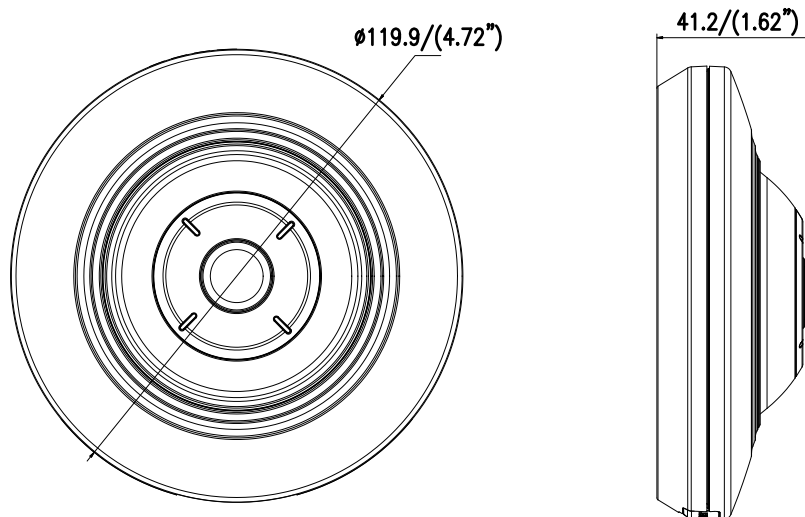

Detection	Motion detection, dynamic analysis, intrusion detection, line crossing detection
Protocols	TCP/IP, ICMP, HTTP, HTTPS, FTP, DHCP, DNS, DDNS, RTP, RTSP, RTCP, PPPoE, NTP, UPnP, SMTP, SNMP, IGMP, 802.1X, QoS, IPv6
Standard	ONVIF (PROFILE S, PROFILE G), ISAPI
General Function	One-key reset, anti-flicker, password protection, privacy mask, IP Address filtering, heartbeat, watermark
Firmware Version	V5.5.52
Interface	
Communication Interface	1 RJ45 10M/100M self-adaptive Ethernet port
Audio (-S)	1 audio input (line in), 1 audio output interface
Alarm (-S)	1 alarm input, 1 alarm output (12 VDC, max. 30 mA)
On-board Storage	Built-in microSD/SDHC/SDXC slot, up to 128 G
General	
Operating Conditions	-10 °C to +50 °C (-14 °F to +122 °F), humidity 95% or less (non-condensing)
Power Supply	12 VDC, 0.4 A, max.5 W PoE (802.3af, 36 V to 57 V), 0.2 A to 0.1 A, max.6.5 W
IR Range	Up to 8 m
Dimensions	Φ 119.9 × 41.2 mm (Φ 4.72" × 1.62")
Weight	600 g (1.32 lb.)

Available Model

DS-2CD2935FWD-I (1.16 mm), DS-2CD2935FWD-IS (1.16 mm)

Dimension

Unit: mm (inch)