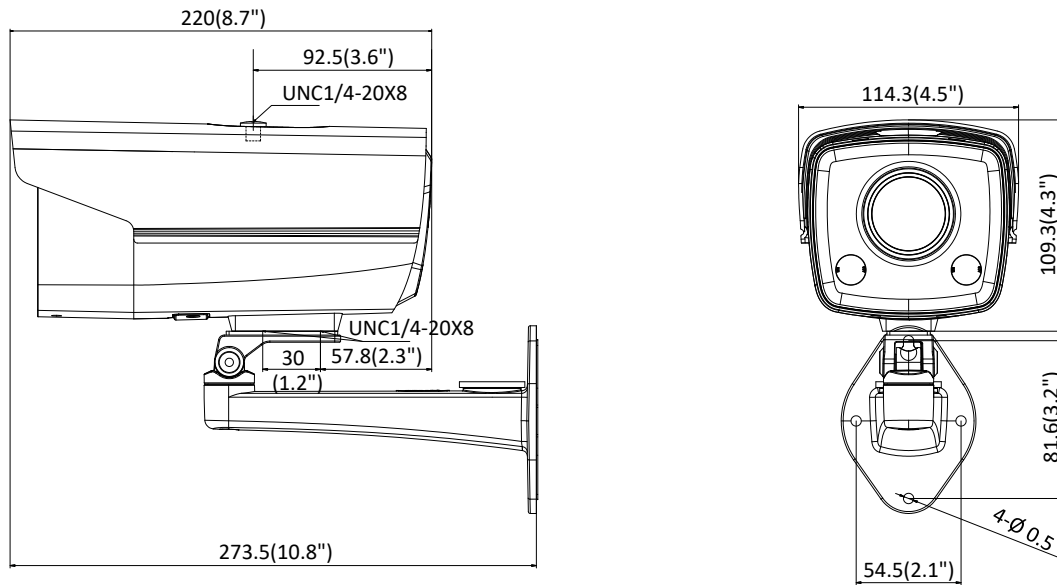

API	ONVIF (PROFILE S, PROFILE G), ISAPI
Simultaneous Live View	Up to 6 channels
User/Host	Up to 32 users 3 levels: Administrator, Operator and User
Client	iVMS-4200, Hik-Connect, iVMS-4500, iVMS-5200
Web Browser	IE8+, Chrome 31.0-44, Firefox 30.0-51, Safari 8.0+
Interface	
Communication Interface	1 RJ45 10M/100M self-adaptive Ethernet port
On-board Storage	Built-in micro SD/SDHC/SDXC slot, up to 128 GB
Reset Button	Yes
SVC	H.265 encoding and H.264 encoding support
Smart Feature-set	
Behavior Analysis	Line crossing detection, intrusion detection
General	
Operating Conditions	-30 °C to +60 °C (-22 °F to +140 °F), humidity 95% or less (non-condensing)
Power Supply	12 VDC ± 25%, 5.5 mm coaxial power plug PoE (802.3af, class 3)
Power Consumption	12 VDC, 0.5 A, max: 5 W PoE: (802.3af, 36 V to 57 V), 0.2 A to 0.1 A, max: 6.5 W
Visible Light Range	Warm white LEDs (3000K), up to 30m
Protection Level	IP67
Accessory	The wall mount is included in the package, and the wall mount model is DS-1292ZJ
Material	Front cover: metal, back cover: metal
Dimensions	Camera: 114 × 110 × 220 mm (4.5" × 4.3" × 8.7")
Weight	Camera: 900 g (2.0 lb.)

Available Models

DS-2CD2T27G3E-L (4/6 mm)

Dimensions

Unit: mm

Accessories

DS-1299ZJ
Pendant Mount

DS-1298ZJ
Wall mount

Distributed by