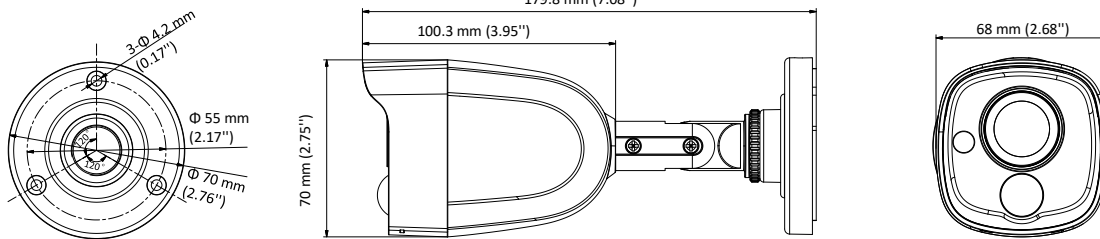

DS-2CE11D8T-PIRLO 2 MP Ultra-Low Light PIR Camera

Key Feature

- 2 MP, 1920 × 1080 resolution
- Ultra-low light
- 130 dB true WDR, 3D DNR
- 2.8 mm, 3.6 mm fixed focal lens
- Smart IR, up to 20 m IR distance
- PIR detection, strobe light alarm, alarm out
- IP67

Specification

Camera	
Image Sensor	2MP CMOS
Signal System	PAL/NTSC
Frame Rate	TVI: 1080p@25fps/30fps
Resolution	1920 (H) × 1080 (V)
Min. illumination	0.003 Lux @ (F1.2, AGC ON), 0 Lux with IR
Shutter Time	PAL: 1/25 s to 1/50, 000 s NTSC: 1/30 s to 1/50, 000 s
Slow Shutter	Max. 16 times
Lens	2.8 mm, 3.6 mm fixed focal lens
Field of View	2.8 mm, horizontal FOV: 103.5°, vertical FOV: 55°, diagonal FOV: 119° 3.6 mm, horizontal FOV: 79.1°, vertical FOV: 43°, diagonal FOV: 92°
Lens Mount	M12
Strobe Light Alarm	Yes
Day & Night	ICR
WDR (Wide Dynamic Range)	≥130 dB
Angle Adjustment	Pan: 0° to 360°, Tilt: 0° to 180°, Rotate: 0° to 360°
Menu	
White Light	AUTO/OFF
Image Mode	STD/HIGH-SAT
AGC	Yes
Day/Night Mode	Auto/Color/BW (Black and White)
White Balance	Auto/Manual
AE (Auto Exposure) Mode	WDR/BLC/HLC/Global
Privacy Mask	4 programmable privacy masks
Motion Detection	4 programmable motion areas
Noise Reduction	3D DNR/2D DNR
Language	English
Function	Brightness, Sharpness, Mirror, Smart IR
Interface	
Video Output	1 HD analog output
Alarm	1 alarm out
General	
Operating Conditions	-40 °C to 60 °C (-40 °F to 140 °F), humidity: 90% or less (non-condensing)
Power Supply	12 VDC ± 25% <i>*You are recommended to use one power adapter to supply the power for one camera.</i>
Power Consumption	Max. 3.9 W
Ingress Protection	IP67
Material	Metal
IR Range	Up to 20 m
PIR Angle and Range	Angle: 110°, Range: 11 m
White Light Range	Up to 20 m
Communication	HIKVISION-C
Dimensions	68 mm × 70 mm × 179.8 mm (2.68" × 2.76" × 7.08")

Weight	Approx. 358 g (0.79 lb.)
--------	--------------------------

Order Model

DS-2CE11D8T-PIRLO

Dimension

Accessory

DS-1280ZJ-XS
Junction Box

Distributed by

HIKVISION