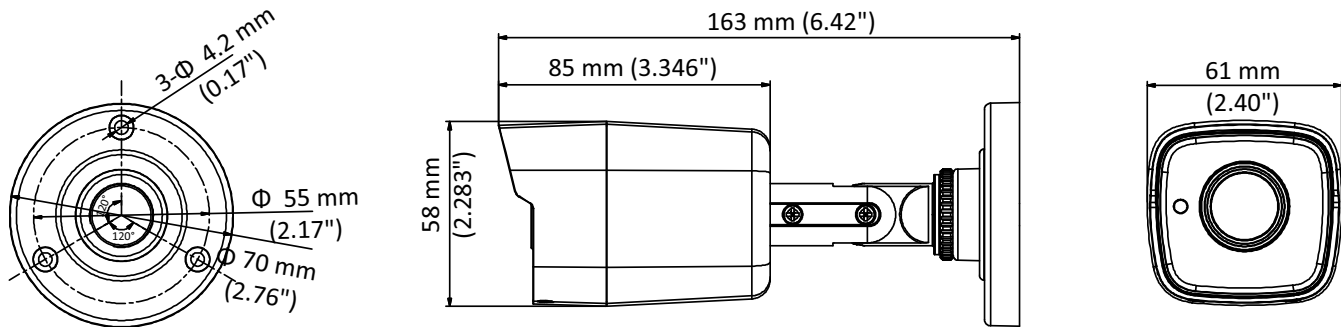

Order Model

DS-2CE1AH0T-ITPF

Dimension