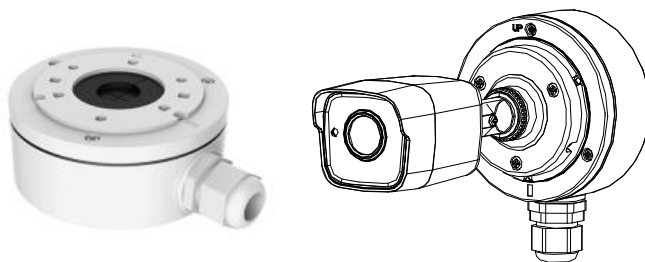

DS-2CE1AH0T-ITPF 5 MP Bullet Camera

Key Features

- 5 MP high performance COMS
- 2560 × 1944 resolution
- 2.8 mm, 3.6 mm, 6 mm fixed lens
- EXIR 2.0, smart IR, up to 20 m IR distance
- OSD menu, 2D DNR, DWDR
- 4 in 1 video output (switchable TVI/AHD/CVI/CVBS)
- IP67
- Up the coax (HIKVISION-C)

Specification

Camera	
Image Sensor	5 MP CMOS image sensor
Resolution	2560 (H) × 1944 (V)
Min. Illumination	Color: 0.01 Lux @ (F1.2, AGC ON), 0 Lux with IR
Shutter Time	PAL: 1/25 s to 1/50, 000 s NTSC: 1/30 s to 1/50, 000 s
Lens	2.8 mm, 3.6 mm, 6 mm fixed lens
Horizontal Field of View	85.5° (2.8 mm), 80.1° (3.6 mm), 57.1° (6 mm)
Lens Mount	M12
Day & Night	IR cut filter
Angle Adjustment	Pan: 0° to 360°; Tilt: 0° to 180°; Rotate: 0° to 360°
Synchronization	Internal synchronization
Frame Rate	PAL: 5 MP@20fps, 4 MP@25fps, 1080p@25fps NTSC: 5 MP@20fps, 4 MP@30fps, 1080p@30fps
Menu	
AGC	Support
D/N Mode	Auto/Color/BW (Black and White)
White Balance	ATW/MWB
BLC	Support
DWDR (Digital Wide Dynamic Range)	Support
Language	English
Functions	Brightness, Sharpness, DNR , Mirror, Smart IR
Interface	
Video Output	1 HD analog output
Switch Button	TVI/AHD/CVI/CVBS
General	
Operating Conditions	-40 °C to 60 °C (-40 °F to 140 °F), humidity: 90% or less (non-condensation)
Power Supply	12 VDC ±25%
Power Consumption	Max. 4.3 W
Protection Level	IP67
Material	Plastic
IR Range	Up to 20 m
Communication	Up the coax, Protocol: HIKVISION-C (TVI output)
Dimensions	58 mm × 61 mm × 163 mm (2.28" × 2.40" × 6.42")
Weight	Approx. 180 g (0.40 lb.)

Order Model

DS-2CE1AH0T-ITPF

Dimension

Accessory

DS-1280ZJ-XS Junction Box

Distributed by

HIKVISION

Headquarters