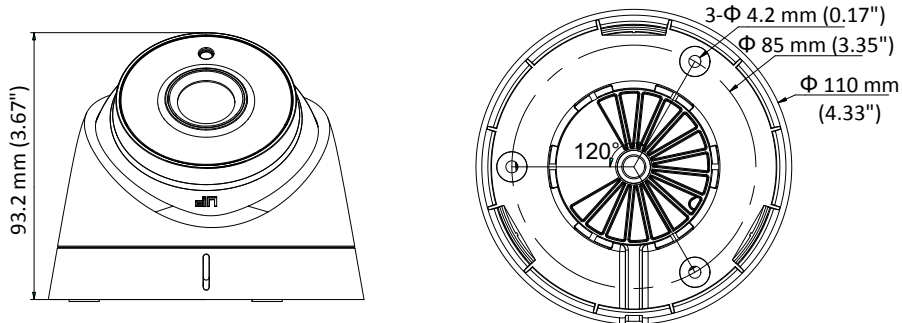

#### Key Features

- 2 MP high performance CMOS
- Ultra-Low Light
- 1920 × 1080 resolution
- 2.8 mm, 3.6 mm, 6 mm, 8 mm, 12 mm fixed focal lens
- 120 dB true WDR, 3D DNR
- EXIR 2.0, Smart IR, up to 40 m IR distance
- IP67
- Up the Coax (HIKVISION-C)

## Specification

<b>Camera</b>	
Image Sensor	2.0 megapixel progressive scan CMOS
Signal System	PAL/NTSC
Frame Rate	PAL: 1080p@25fps NTSC: 1080p@30fps
Resolution	1920 (H) × 1080 (V)
Min. illumination	Color: 0.005 Lux @ (F1.2, AGC ON), 0 Lux with IR
Shutter Time	PAL: 1/25 s to 1/50, 000 s NTSC: 1/30 s to 1/50, 000 s
Slow Shutter	Max.: 16 times
Lens	2.8 mm, 3.6 mm, 6 mm, 8 mm, 12 mm fixed focal lens
Horizontal Field of View	103.5° (2.8 mm), 82.6° (3.6 mm), 54.4° (6 mm), 38° (8 mm), 24.4° (12 mm)
Lens Mount	M12
Day & Night	IR cut filter
Angle Adjustment	Pan: 0° to 360°, Tilt: 0° to 75°, Rotate: 0° to 360°
Synchronization	Internal synchronization
WDR (Wide Dynamic Range)	> 120 dB
<b>Menu</b>	
AGC	Support
Day/Night Mode	Auto/Color/BW (Black and White)
White Balance	ATW/MANUAL
Privacy Mask	ON/OFF, 4 programmable privacy masks
Motion Detection	4 programmable motion areas
Backlight Compensation	WDR/BLC/HLC/OFF
3D DNR (Digital Noise Reduction)	Level 1 to 10
Language	English, Chinese
Functions	Brightness, Sharpness, Mirror, Smart IR
<b>Interface</b>	
Video Output	1 HD analog output
<b>General</b>	
Operating Conditions	-40 °C to 60 °C (-40 °F to 140 °F), humidity: 90% or less (non-condensation)
Power Supply	12 VDC ±25%
Power Consumption	Max. 3.6 W
Ingress Protection	IP67
Material	Metal & Plastic
IR Range	Up to 40 m
Communication	Up the coax, Protocol: HIKVISION-C (TVI output)
Dimensions	Φ 110 mm × 93.2 mm (Φ 4.33" × 3.67")
Weight	350 g (0.77 lb.)

## Dimension