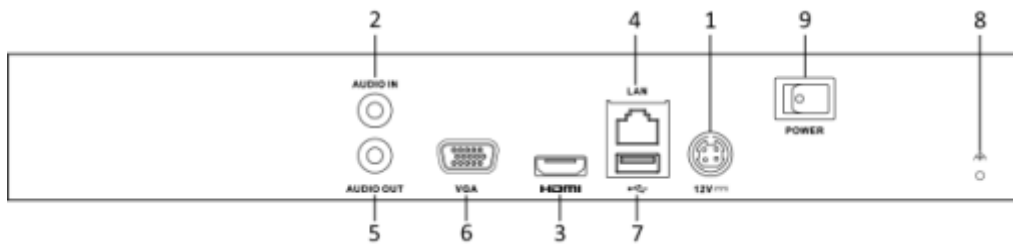

Physical Interfaces

Index	Description	Index	Description
1	Power Supply	6	VGA Interface
2	Audio In	7	USB Interface
3	HDMI Interface	8	Ground
4	LAN Network Interface	9	Power Switch
5	Audio Out