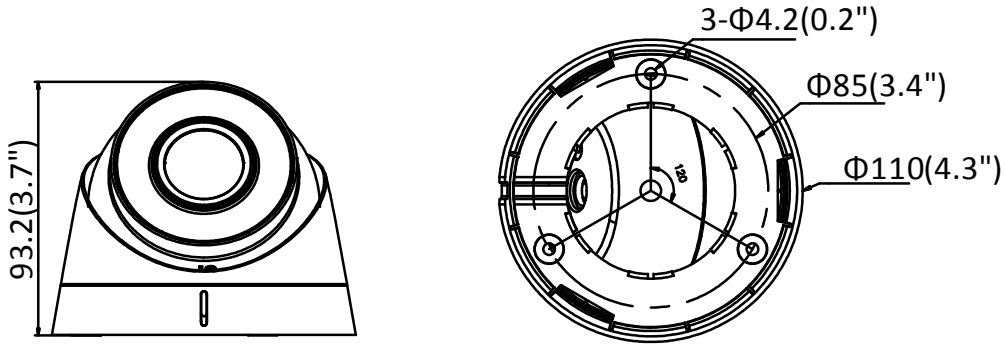

Dimensions

Unit:mm(inch)

Accessories

Distributed by