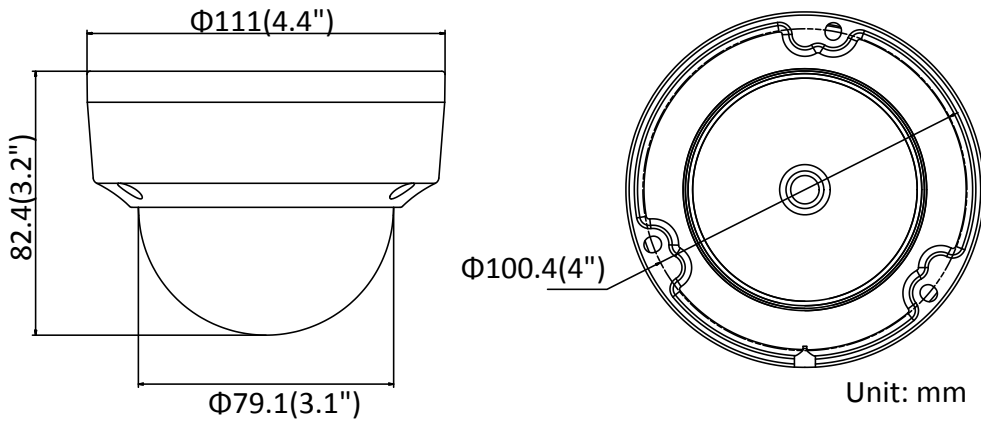

Dimensions

Accessories

Distributed by